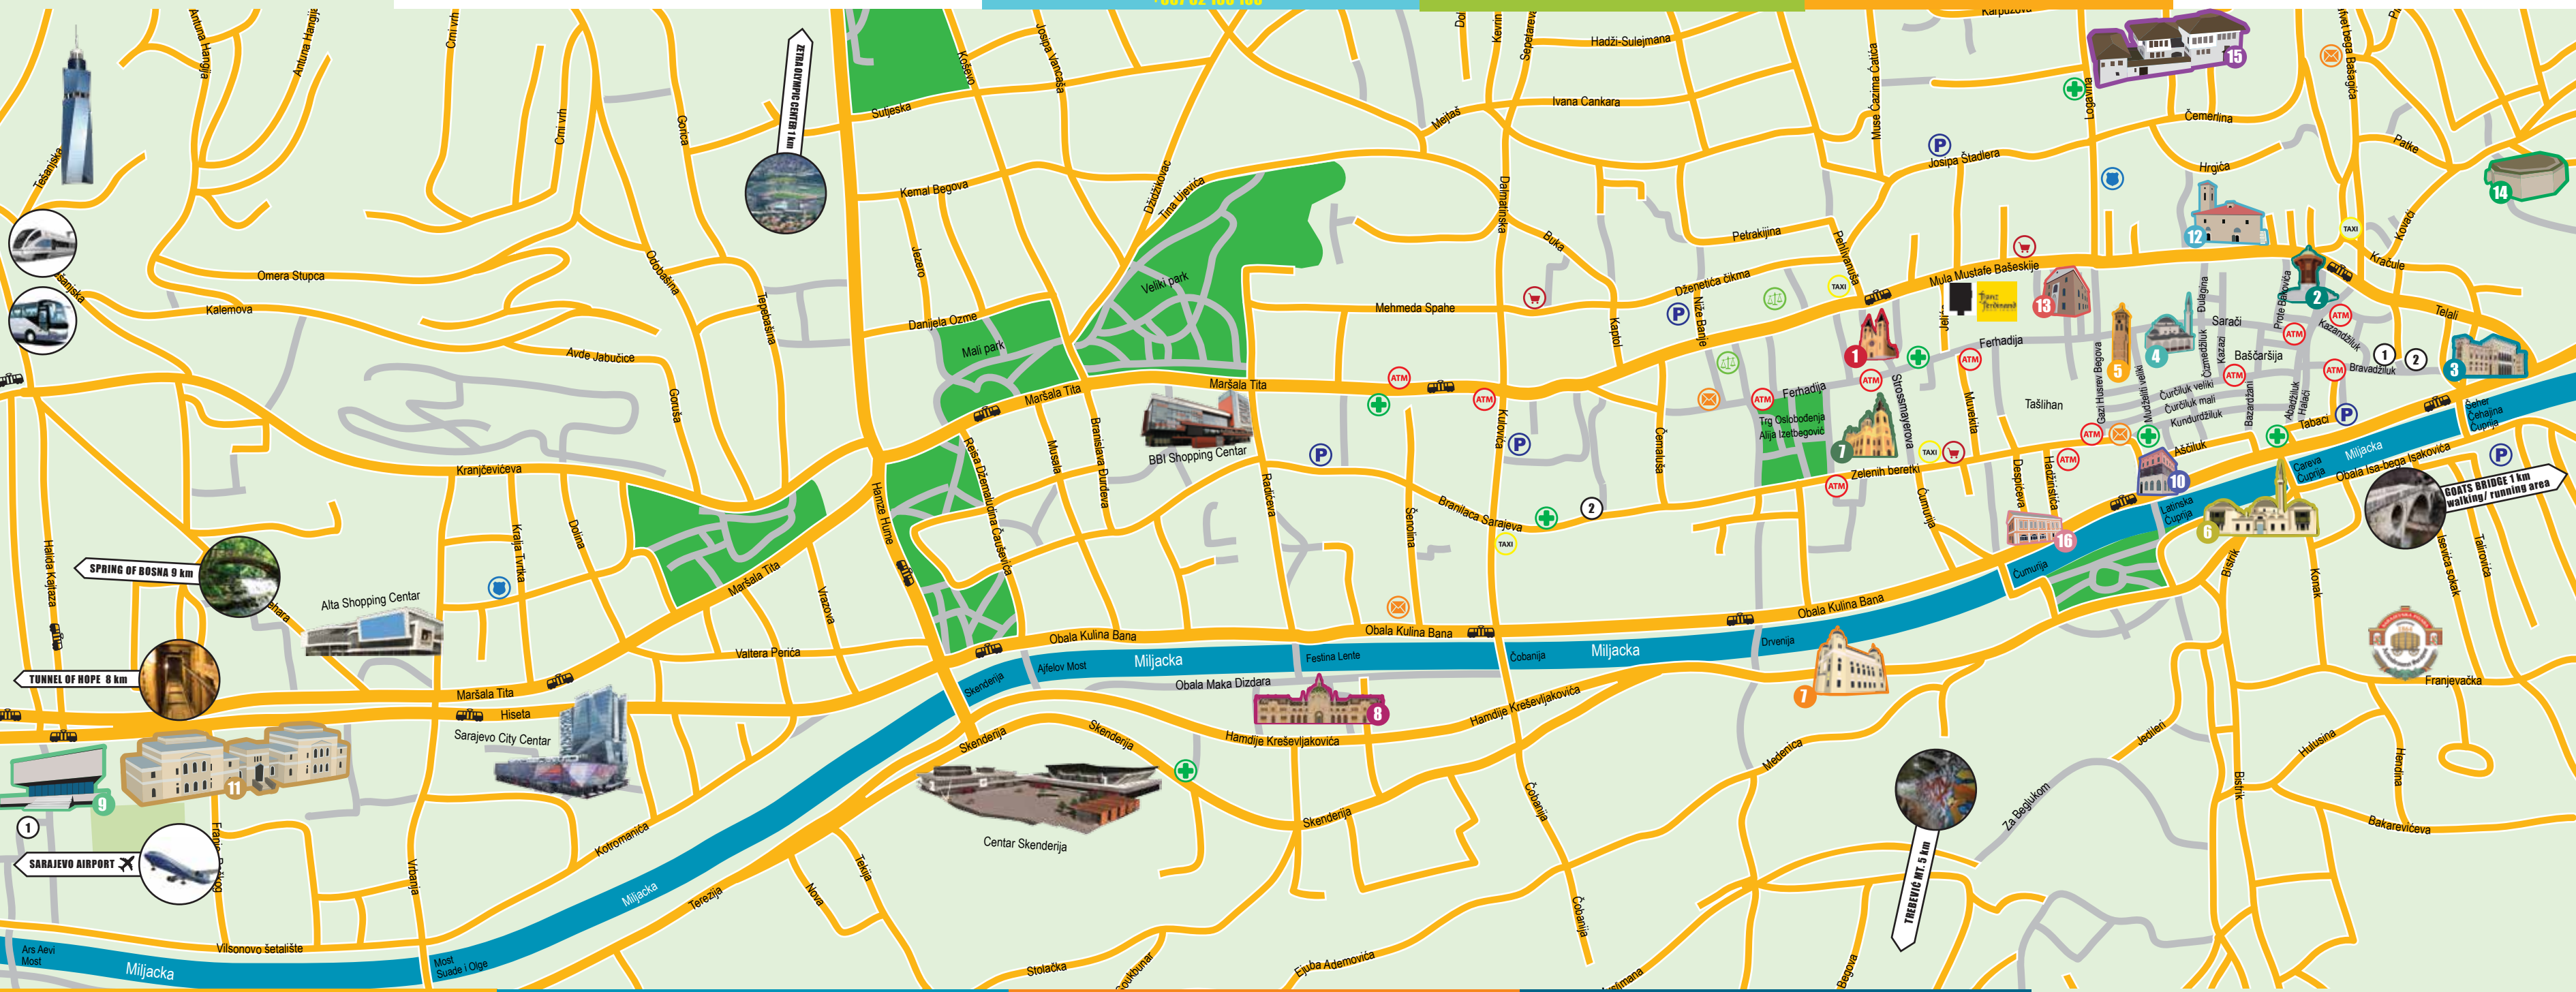

BASIC Information
Country name: Bosnia and Herzegovina
Capital: Sarajevo
Postal Code: 71 000
Calling Code: 387-BIH; 033-Sarajevo
Time Zone: CET (GMT+1)
Currency: Convertible Mark KM (Official BAM)
1 Euro = 1,95583 KM
Public transport: 1,60 KM for one ride
Taxi: 1,5 KM start + 1 KM for each km
Language: Bosnian

Sarajevo Tours
+387 62 135 135
www.tours.ba
sales@tours.ba

SARAJEVO UNDER SIEGE TOUR
€25.00 PER PERSON
 Meeting Point: personal pick up/drop off
 Availability: daily at 10:00 AM, 2:00 PM
 Duration: 3: 30 h
 Included: Licensed tour guide, entrance fees to museums, transfer in new AC vehicle, parking, petrol, all taxes.

THE SREBRENICA TOUR
€59.00 PER PERSON
 Meeting Point: personal pick up/drop off
 Availability: daily at 08:00 AM
 Duration: All day tour
 Included: Licensed tour guide, lunch and coffee in a local restaurant with natural surroundings, transfer in new AC vehicle, parking, petrol, all taxes

Map Legend

	ATM/Bank		Exchange Office
	Pharmacy		Fire Station
	Post Office		Tram Stop
	Parking		Bus Stop
	Police		International Bus Station
	Market Place		International Train Station
	Shopping		Partners
	Taxi		Historic objects