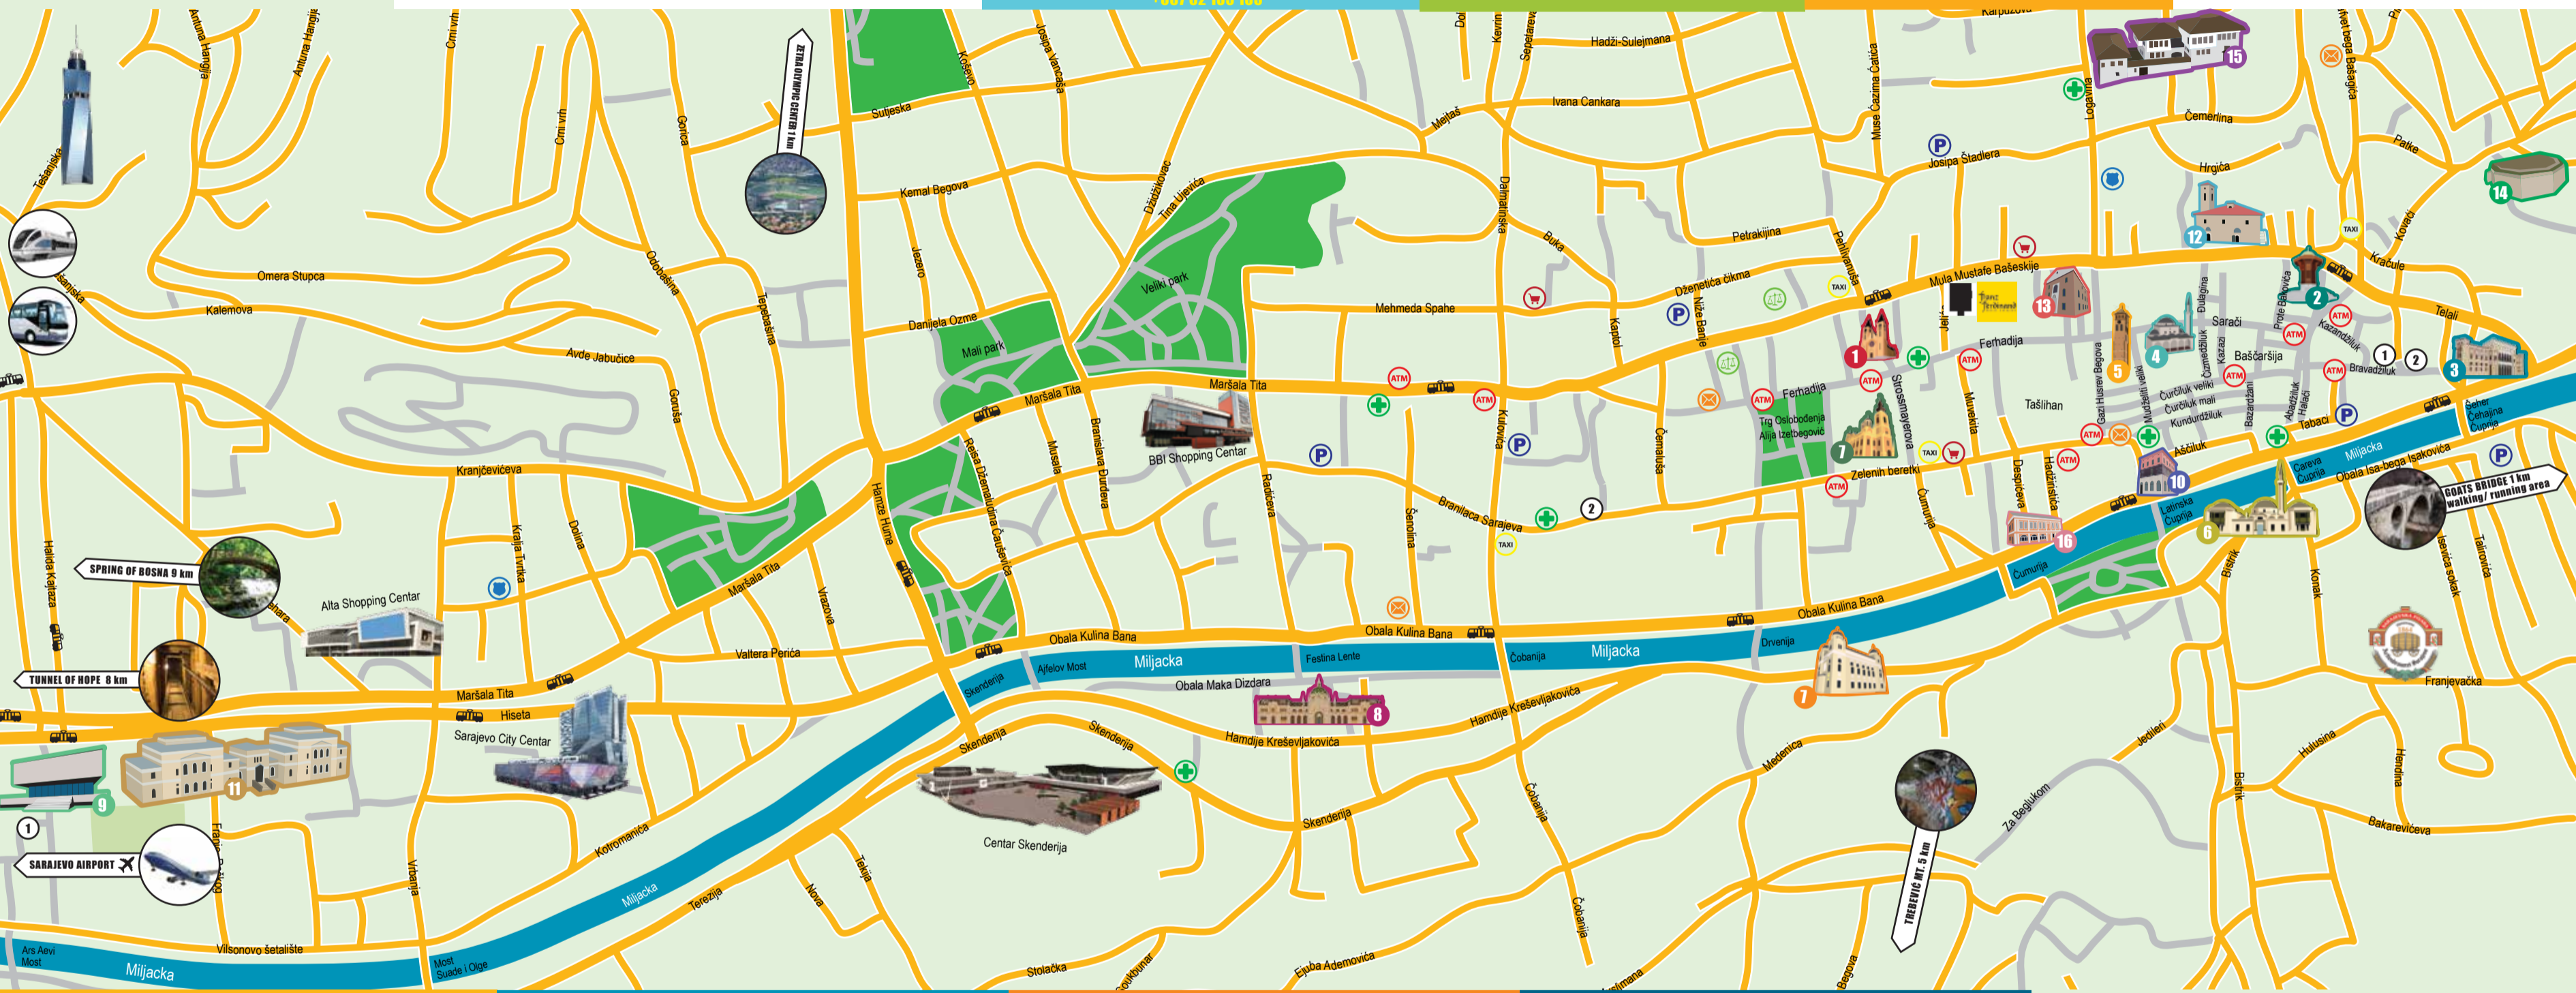

BASIC Information

Country name: Bosnia and Herzegovina
Capital: Sarajevo
Postal Code: 71 000
Calling Code: 387-BIH; 033-Sarajevo
Time Zone: CET (GMT+1)
Currency: Convertible Mark KM (Official BAM)
1 Euro = 1,95583 KM
Public transport: 1,60 KM for one ride
Taxi: 1,5 KM start + 1 KM for each km
Language: Bosnian

+387 62 135 135
www.tours.ba
sales@tours.ba

SARAJEVO UNDER SIEGE TOUR

€25.00 PER PERSON

Meeting Point: personal pick up/drop off
 Availability: daily at 10:00 AM, 2:00 PM
 Duration: 3: 30 h
 Included: Licensed tour guide, entrance fees to museums, transfer in new AC vehicle, parking, petrol, all taxes.

THE SREBRENICA TOUR

€59.00 PER PERSON

Meeting Point: personal pick up/drop off
 Availability: daily at 08:00 AM
 Duration: All day tour
 Included: Licensed tour guide, lunch and coffee in a local restaurant with natural surroundings, transfer in new AC vehicle, parking, petrol, all taxes

Map Legend

- ATM/Bank
- Pharmacy
- Post Office
- Parking
- Police
- Market Place
- Shopping
- TAXI
- Exchange Office
- Fire Station
- Tram Stop
- Bus Stop
- International Bus Station
- International Train Station
- Partners
- Historic objects